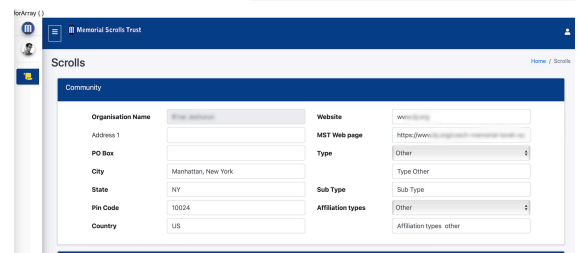

1. 1 Your **username** is your email address.
2. 2 **password**

You can also find this address on the footer of our main website.

1. 3 Click **Sign In**

If you get an error message then you may want to copy and paste in your username and password from our email

1. 4 When you finish data entry, Click **Save**

Scrolls - Community

1. 5 Please add or amend any changes in your Community details

When you click **Save** at the final step, we receive a report of what you have entered, and we edit our database. If we have any further queries, we will contact you.

Affiliation

Please let us know the affiliation of your synagogue. We maintain the presence of Czech scrolls in Synagogues across the Jewish world.

Scrolls - Contact

Let us know your community contacts so that we can keep everyone up to date about the Czech Memorial Scrolls. We are delighted to add new people to our Newsletter Mailing list. If someone leaves, please mark a Contact for deletion.

Scrolls - Your Czech Torah Scroll

This page includes information we already store about your Scroll.

Do you have a **Scroll Authenticity certificate** or a **scroll identity plaque**?

We are adding extra information, based on your scroll photo. Please ask us for our images instructions if you are able to provide photos.

The MST Archive

Correspondence from our pre 2000 archives can be downloaded at the end of your portal page.

We very much appreciate your completing this report. Please contact us if you need any help.

Description	File	View
	10000001.pdf	View
	10000002.pdf	View
	10000003.pdf	View
	10000004.pdf	View
	10000005.pdf	View
	10000006.pdf	View
	10000007.pdf	View
	10000008.pdf	View
	10000009.pdf	View
	10000010.pdf	View
	10000011.pdf	View
	10000012.pdf	View
	10000013.pdf	View
	10000014.pdf	View
	10000015.pdf	View