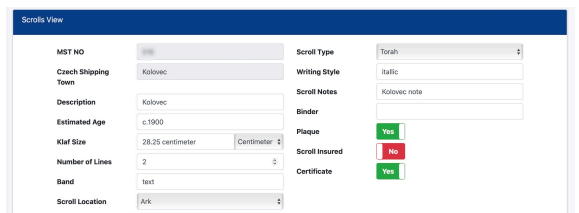

1. 1 Your **username** is your email address.
2. 2 **password**

You can also find this address on the footer of our main website.

1. 3 Click **Sign In**

If you get an error message then you may want to copy and paste in your username and password from our email

1. 4 When you finish data entry, Click **Save**

Scrolls - Community

1. 5 Please add or amend any changes in your Community details

When you click **Save** at the final step, we receive a report of what you have entered, and we edit our database. If we have any further queries, we will contact you.

Affiliation

Please let us know the affiliation of your synagogue. We maintain the presence of Czech scrolls in Synagogues across the Jewish world.

Scrolls - Contact

Let us know your community contacts so that we can keep everyone up to date about the Czech Memorial Scrolls. We are delighted to add new people to our Newsletter Mailing list. If someone leaves, please mark a Contact for deletion.

Scrolls - Your Czech Torah Scroll

This page includes information we already store about your Scroll.

Do you have a **Scroll Authenticity certificate** or a **scroll identity plaque**?

We are adding extra information, based on your scroll photo. Please ask us for our images instructions if you are able to provide photos.

The MST Archive

Correspondence from our pre 2000 archives can be downloaded at the end of your portal page.

We very much appreciate your completing this report. Please contact us if you need any help.

Description	File	View
	10000001.pdf	View
	10000002.pdf	View
	10000003.pdf	View
	10000004.pdf	View
	10000005.pdf	View
	10000006.pdf	View
	10000007.pdf	View
	10000008.pdf	View
	10000009.pdf	View
	10000010.pdf	View
	10000011.pdf	View
	10000012.pdf	View
	10000013.pdf	View
	10000014.pdf	View
	10000015.pdf	View